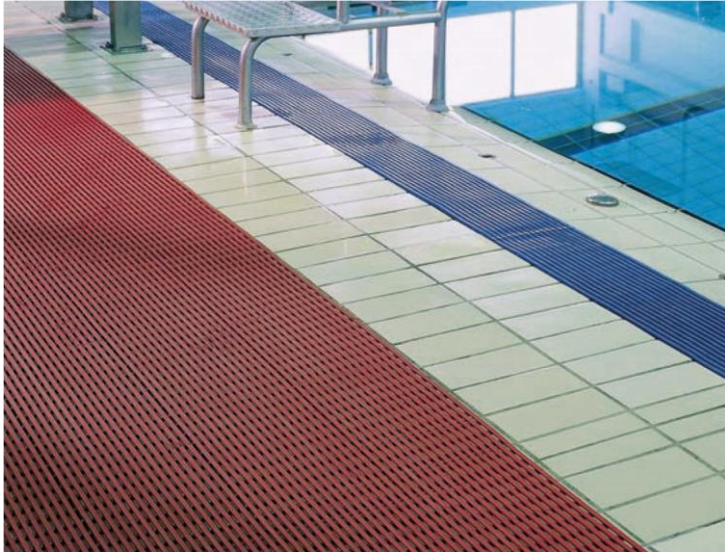

## COLORS

blue

green

yellow

red

ivory

mint green grey

# EHA STANDARD MATS

The EHA standard mat is slip resistant and hygienic because its non-porous material does not allow germs to grow.

An integrated mat drainage makes sure water can run off on all sides.